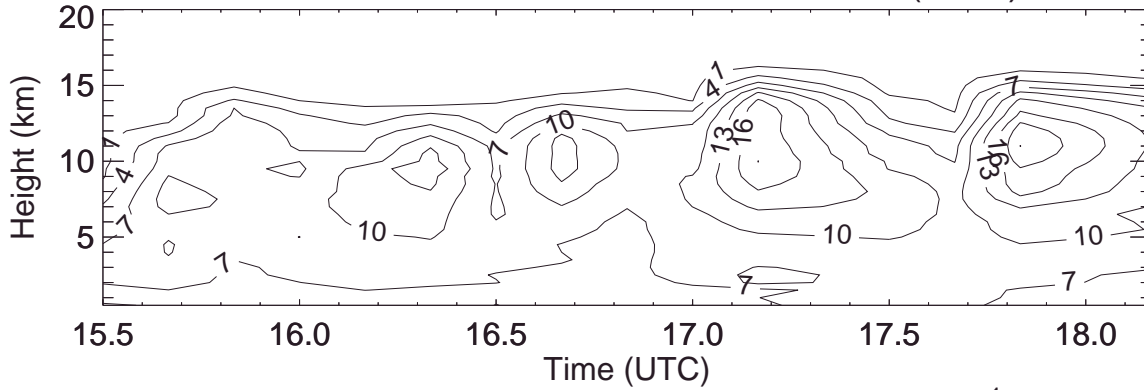

990207: Average Vertical Motion (m s^{-1})

990207: Maximum Vertical Air Motion (m s^{-1})

990207: Minimum Vertical Air Motion (m s^{-1})